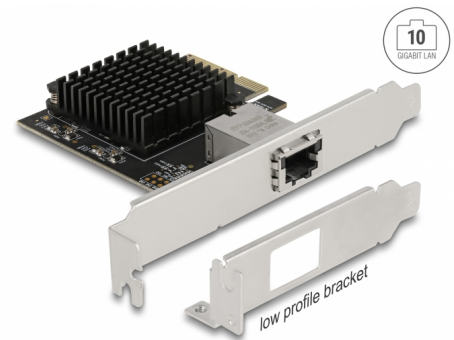

# Delock PCI Express x4 Card 1 x RJ45 10 Gigabit LAN AQC107

## Description

This PCI Express card by Delock offers a network port with a data transfer rate up to 10 Gbps over conventional Cat.6 or Cat.6A copper cables. With the NBASE-T technology additional speeds of 2.5 Gbps and 5 Gbps are available. This allows higher transmission rates than 1 Gbps, when a 10 Gbps connection is not possible with the existing cable.

## Technical details

- Connectors:  
external: 1 x 10 Gigabit LAN RJ45 jack  
internal: 1 x PCI Express x4, V3.0
- Chipset: Aquantia AQC107
- Data transfer rate:  
Fast Ethernet up to 100 Mbps  
Gigabit Ethernet up to 1 Gbps  
NBASE-T with up to 2.5 Gbps and 5 Gbps  
10 Gigabit Ethernet up to 10 Gbps  
PCI Express x4 up to 32 Gbps
- Supports 16k Jumbo Frames
- Supports IEEE 802.1Q Virtual LAN (VLAN)
- Supports PXE

## Package content

- PCI Express card
  - Low profile bracket
  - Driver CD
  - User manual
- 