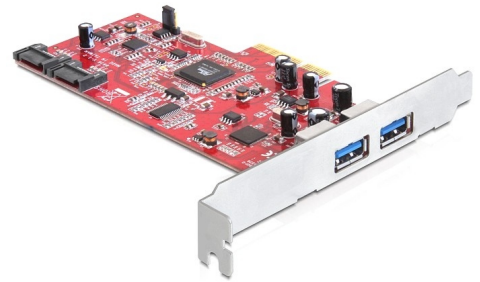

# Delock PCI Express Card > 2 x external USB 3.0, 2 x internal SATA 6 Gb/s

## Description

The Delock PCI Express card expands your PC by two external USB 3.0 ports and two internal SATA ports. You can connect devices like e.g. docking station, card reader, hard drives, DVD-drives etc. to the card.

## Technical details

- Asmedia chipset
- 2 x external USB 3.0 type A
- 2 x internal SATA 6 Gb/s
- Data transfer rate:
  - USB 3.0 up to 5 Gb/s
  - SATA up to 6 Gb/s
  - PCI Express x4 up to 1000 MB/s
- PCI Express x4
- Supports PCI Express 2.0
- Not bootable
- Hot Swap