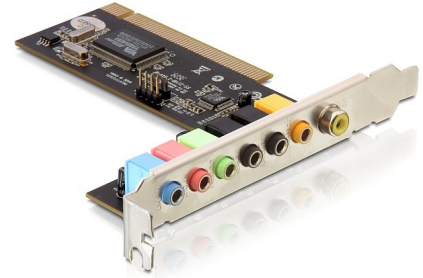

Delock PCI Sound Card 7.1

Description

This Delock PCI sound card expands your PC by several sound inputs and outputs and has 8 sound channels. Thus you can connect devices like speaker, headset etc. Using a headset in combination with the sound card it is especially suitable for applications like Skype.

Item no. 89249

EAN: 4043619892495

Country of origin: China

Package: Blister

Technical details

- 8-channel Audio PCI card
- 7 Connectors:
line in, microphone in, front out, back out, surround out, center/bass out, S/PDIF out
- Full-duplex recording and play-back
- 2 x ADC (analog digital converter) and 8 x DAC (digital analog converter)
- Supports 48/44.1 KHz sampling rate for recording and play-back
- Supports Dolby Digital EX and DTS ES 5.1/7.1
- 32-Bit PCI standard 2.2