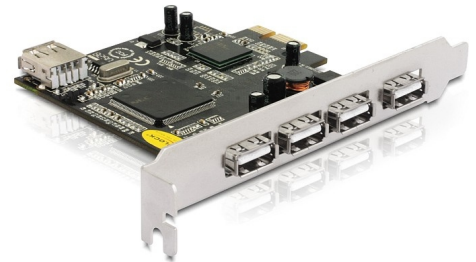

# Delock PCI Express Card > 4 x external + 1 x internal USB 2.0

## Description

The Delock PCI Express card expands your PC by four external USB 2.0 ports as well as one internal USB 2.0 ports. You can connect USB devices like e.g. printer, scanner, keyboards, mouse, speaker, MP3 player, Card Reader etc. to the card.

## Technical details

- Chipset: NEC
- Connector:  
external: 4 x USB 2.0 type A female  
internal: 1 x USB 2.0 type A female  
1 x PCI Express x1, V1.0a
- Data transfer rate up to 480 Mb/s
- Supports EHCI and OHCI standard
- Plug & Play