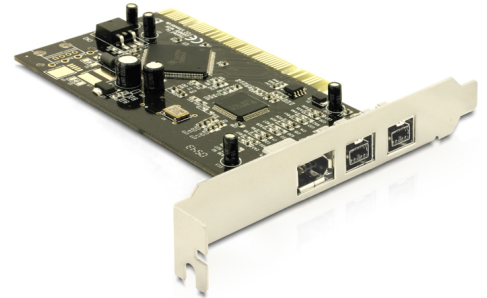

Delock PCI Card 1 x FireWire A + 2 x FireWire B

Description

The Delock PCI card expands your PC by two external FireWire 800 and one external FireWire 400 port. You can connect FireWire devices like external enclosure, digital camera, camcorder etc. to the card.

Item no. 89106

EAN: 4043619891061

Country of origin: China

Package: Blister

Technical details

- 2 x external FireWire 1394B
- 1 x external FireWire 1394A
- Data transfer rate:
 - FireWire A up to 400 Mb/s
 - FireWire B up to 800 Mb/s
- 32-Bit PCI standard 2.3
- Hot Plug, Plug & Play