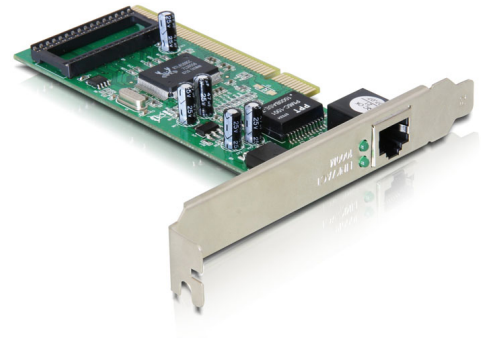

Delock PCI Card > 1 x Gigabit LAN

Description

The Delock PCI Gigabit Lan card enables you a network connection with a data transfer rate up to 1000 Mb/s.

Item no. 89084

EAN: 4043619890842

Country of origin: China

Package: Blister

Technical details

- 1 x Gigabit Lan port
- Compatible with IEEE 802.3, IEEE 802.3u, IEEE 802.3ab
- Data transfer rate up to 10/100/1000 Mb/s
- 32-Bit PCI standard 2.3
- Supports Wake On Lan (WOL)
- Supports IEEE802.3x full duplex flow control
- Supports IEEE802.1Q Virtual LAN (VLAN)