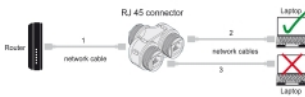

- Cable connector

Images