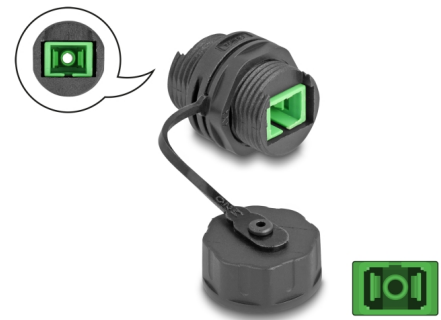

Delock Optical Fiber Cable Connector SC Simplex female to SC Simplex female with protective cap waterproof

Description

This cable connector by Delock can be used to connect or extend two SC Simplex optical fiber cables and is ideal for housing or on a panel.

IP68 dust and waterproof

The coupler offers increased protection against dirt and moisture for the connection of the network cables.

Item no. 88032

EAN: 4043619880324

Country of origin: China

Package: Zip poly bag

Technical details

- Connectors:
 - 1 x SC Simplex female
 - 1 x SC Simplex female
- For single-mode fiber
- Ceramic sleeve
- Insertion loss < 0.2 dB
- Silicone sealing ring orange
- With sealing cap
- Thread size: M20
- Built-in hole Ø: 20 mm
- Protection class: IP68
- Operating temperature: -20 °C ~ 70 °C
- Housing material: PC
- Housing colour: black
- Dimensions (LxWxH): ca. 30 x 30 x 25 mm

System requirements

- A free SC Simplex male port
-

Package content

- Cable connector
-

Images

Interface

Connector 1:	1 x SC Simplex female
Connector 2:	1 x SC Simplex female

Technical characteristics