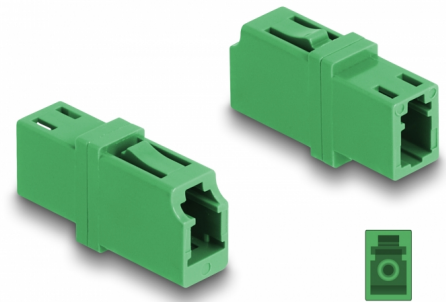

Delock Optical Fiber Coupler LC Simplex female to LC Simplex female APC green

Description

With this LC Simplex coupling by Delock, optical fiber male connectors can be easily connected to each other. The coupling enables a direct connection to the optical fiber cable and is suitable for simple mounting in optical fiber connection boxes, cabinets and patch panels.

Protection by dust cover

The coupling is equipped with an appropriate cap to protect the sleeve from dust and to keep it clean.

Item no. 87984

EAN: 4043619879847

Country of origin: China

Package: Zip poly bag

Technical details

- Connectors:
 - 1 x LC Simplex female
 - 1 x LC Simplex female
- For single-mode APC fiber
- Insertion loss < 0.2 dB
- Ceramic sleeve
- With dust cover
- Operating temperature: -40 °C ~ 85 °C
- Material: plastic
- Colour: green
- Dimensions (LxWxH): ca. 25.7 x 13.3 x 9.5 mm

Operating temperature:	-40 °C ~ 85 °C
------------------------	----------------

Physical characteristics

Material:	Plastic
Length:	25.7 mm
Width:	13.3 mm
Height:	9.5 mm
Colour:	green