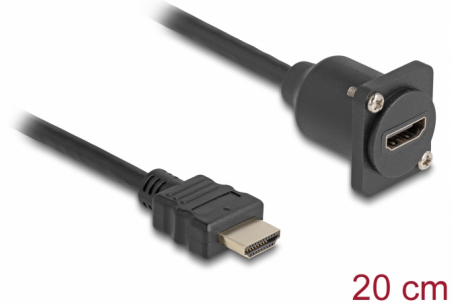

# Delock D-Type HDMI cable male to female black 20 cm

## Description

This cable by Delock can be used e.g. for installation in a panel or housing with D-Type opening. It can also be used to extend and connect various HDMI devices.

20 cm

**Item no. 87966**

EAN: 4043619879663

## Technical details

- Connectors:
  - 1 x HDMI male
  - 1 x HDMI female
- Cable gauge: 30 AWG
- Resolution up to 3840 x 2160 @ 60 Hz
- HDCP and HDR support
- For D-type ports with 24 x 19 mm
- Panel cut-out (diameter): ca. 24 mm
- Two mounting holes for screw fastening
- Cable diameter: ca. 6 mm
- Length incl. connectors: ca. 20 cm
- Material: PVC
- Colour: black

### Physical characteristics

Conductor gauge:	30 AWG
Material:	PVC
Length:	20 cm
Colour:	black
Cable diameter:	6 mm