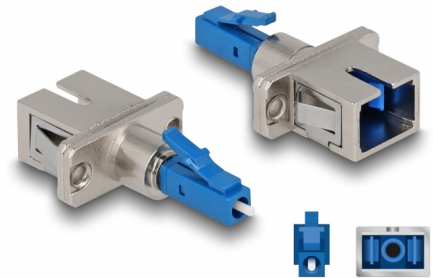

Delock Optical Fiber Hybrid Coupler LC Simplex male to SC Simplex female blue

Description

This LC Simplex to SC Simplex hybrid coupling by Delock enables the conversion from one connector type to the other. This means that LC and SC optical fiber cables can be easily connected to each other and they are suitable for mounting in optical fiber connection boxes, cabinets and patch panels.

Protection by dust cover

The coupling is equipped with an appropriate cap to protect the sleeve from dust and to keep it clean.

Item no. 87944

EAN: 4043619879441

Country of origin: China

Package: Zip poly bag

Technical details

- Connectors:
 - 1 x LC Simplex male
 - 1 x SC Simplex female
- Insertion loss < 0.3 dB
- Return loss > 60 dB
- Ceramic sleeve
- With dust cover
- Mounting via metal holder or with screws
- 2 x mounting holes
- Mounting hole diameter: ca. 2.3 mm
- Pitch of screw hole: ca. 18 mm
- Operating temperature: -40 °C ~ 75 °C
- Colour: blue
- Material: plastic / metal
- Dimensions (LxWxH): ca. 45.0 x 22.0 x 9.3 mm

Technical characteristics

Operating temperature:	-40 °C ~ 75 °C
------------------------	----------------

Physical characteristics

Material:	plastic, metal
Length:	45.0 mm
Width:	22.0 mm
Height:	9.3 mm
Colour:	blue