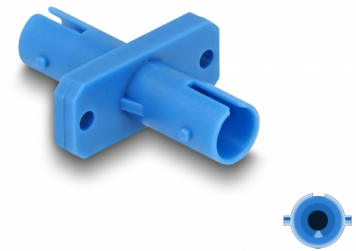

Delock Optical Fiber Coupler ST Simplex female to ST Simplex female blue

Description

With this ST Simplex coupling by Delock, two ST Simplex male connectors can be easily connected to each other. The coupling enables a direct connection with the ST optical fiber cables and is suitable for simple mounting in optical fiber connection boxes, cabinets and patch panels.

Protection by dust cover

The coupling is equipped with an appropriate cap to protect the sleeve from dust and to keep it clean.

Item no. 87934

EAN: 4043619879342

Country of origin: China

Package: Zip poly bag

Technical details

- Connectors:
 - 1 x ST Simplex female
 - 1 x ST Simplex female
- Ceramic sleeve
- With dust cover
- Mounting with screws
- 2 x mounting holes
- Mounting hole diameter: ca. 2.3 mm
- Pitch of screw hole: ca. 18 mm
- Operating temperature: -40 °C ~ 85 °C
- Colour: blue
- Material: plastic
- Dimensions (LxWxH): ca. 30.0 x 22.0 x 9.3 mm

Material:	Plastic
Length:	30.0 mm
Width:	22.0 mm
Height:	9.3 mm
Colour:	blue