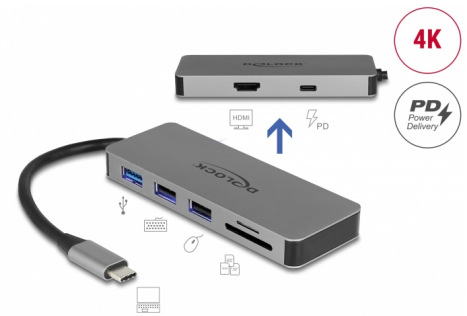

Delock USB Type-C™ Docking Station for Mobile Devices 4K - HDMI / Hub / SD / PD 2.0

Description

This docking station by Delock can be connected to a mobile device with a USB-C™ DP Alt Mode or Thunderbolt™ 3 port and provides a variety of interfaces. One monitor can be operated at the **HDMI** output. Three built-in **USB** ports allow the use of peripherals, as well as an **SD / micro SD** card reader, complete the features.

USB Power Delivery (USB PD 2.0) support up to 87 watt

The docking station has a **USB Type-C™ Power Delivery port** to connect the power supply of the laptop or tablet to charge it. In addition it also supplies the USB ports with power. The docking station can also be used without a power supply.

Due to its **small dimensions** and its **sturdy housing**, this Delock docking station is particularly suitable for travelling. It can simply be packed into the bag together with the laptop or tablet and used as needed.

- Transmission of audio and video signals
- Input power: 1 x USB 5 Gbps USB Type-C™ female max. 87 W
- It can only be used one memory card, not both at the same time
- Compatible with Samsung Dex
- Metal housing
- LED illumination
- Cable length without connectors: ca. 15 cm
- Colour: grey
- Dimensions (LxWxH): ca. 109 x 40 x 12 mm