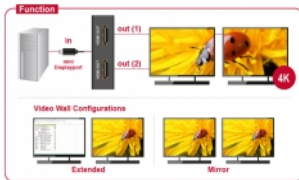

Item no. 87696

EAN: 4043619876969

Country of origin: Taiwan,
Republic of China

Package: Retail Box

Technical details

- Connectors:
Input: 1 x mini DisplayPort 20 pin male
Output: 2 x HDMI-A 19 pin female
- Chipset: STDP4320
- DisplayPort 1.2a and High Speed HDMI specification
- Active converter, Single- / Multi-Stream Transport Hub (SST / MST)
- Functions: Mirrored or Extended (Windows only)
- Maximum resolution (depending on the system and the connected hardware):
DisplayPort 1.1 or 1.2 Single-Stream Transport (SST):
up to 1920 x 1080 @ 60 Hz (mirror)
DisplayPort 1.2 Multi-Stream Transport (MST):
up to 3840 x 2160 @ 30 Hz (mirror or extended)
- Supports 3D displays
- Supports HDCP 1.3
- Supports Eyefinity / Single Large Surface (SLS)
- Audio input formats: 7.1 channel up to 192 kHz sample rate
- Metal housing
- Colour: black

- Cable length without connectors: ca. 30 cm
- Dimensions (LxWxH): ca. 100 x 67 x 23 mm

System requirements

- Mac OS 10.12 or above
- Windows 7/7-64/8.1/8.1-64/10/10-64
- A free mini DisplayPort female

Package content

- Mini DisplayPort Splitter
- User manual

Images

General

Specification:	DisplayPort 1.2a High Speed HDMI
----------------	-------------------------------------

Interface

Output:	2 x HDMI-A female
Input:	1 x mini DisplayPort 20 pin male