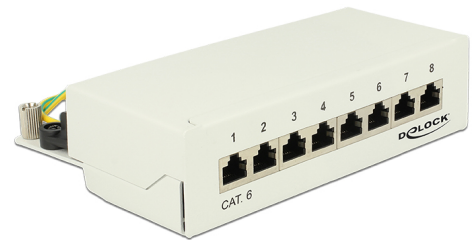

Delock Desktop Patch Panel 8 Port Cat.6 grey

Description

This patch panel by Delock can be mounted e.g. on a wall. At the LSA blocks you can install up to 8 network cables with a punch down tool.

Item no. 87680

EAN: 4043619876808

Country of origin: China

Package: White Box

Technical details

- Connectors:
external: 8 x RJ45 jack
internal: 8 x LSA blocks
- Wall mounting
- Shielded
- Cat.6
- TIA-568A/B pinout
- Cable diameter up to 0.644 mm (22 - 24 AWG)
- For solid or stranded wire
- Metal housing
- Colour: light grey RAL 7035
- Dimensions (WxHxD): ca. 160.3 x 44.2 x 108 mm

Package content

- Patch Panel
- Installation manual
- 8 cable ties

- 2 wallmount screws
- Insertion Tool und Cable Stripper Delock 18411

Images

General

Suitable for conductor gauge:	22 - 24 AWG
Mounting type:	wall

Interface

External:	8 x RJ45 jack
Internal:	8 x LSA block

Technical characteristics

Category:	Cat.6
-----------	-------

Physical characteristics

Housing colour:	light grey
Housing material:	metal
Depth:	108.0 mm
Width:	160.3 mm
Height:	44.2 mm