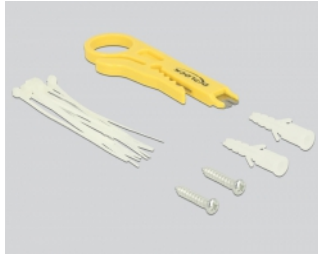

Delock Desktop Patch Panel 8 Port Cat.6 grey

Description

This patch panel by Delock can be mounted e.g. on a wall. At the LSA blocks you can install up to 8 network cables with a punch down tool.

Item no. 87680

EAN: 4043619876808

Country of origin: China

Package: White Box

Technical details

- Connectors:
external: 8 x RJ45 jack
internal: 8 x LSA blocks
- Wall mounting
- Shielded
- Cat.6
- TIA-568A/B pinout
- Cable diameter up to 0.644 mm (22 - 24 AWG)
- For solid or stranded wire
- Metal housing
- Colour: light grey RAL 7035
- Dimensions (WxHxD): ca. 160.3 x 44.2 x 108 mm

Package content

- Patch Panel
- Installation manual
- 8 cable ties

- 2 wallmount screws
- Insertion Tool und Cable Stripper Delock 18411

Images

General

Suitable for conductor gauge:	22 - 24 AWG
Mounting type:	wall

Interface

External:	8 x RJ45 jack
Internal:	8 x LSA block

Technical characteristics

Category:	Cat.6
-----------	-------

Physical characteristics

Housing colour:	light grey
Housing material:	metal
Depth:	108.0 mm
Width:	160.3 mm
Height:	44.2 mm