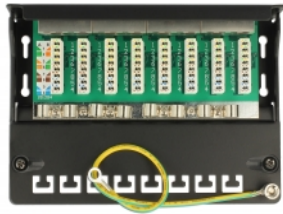

Delock Desktop Patch Panel 8 Port Cat.6 grey

Description

This patch panel by Delock can be mounted e.g. on a wall. At the LSA blocks you can install up to 8 network cables with a punch down tool.

Item no. 87680

EAN: 4043619876808

Country of origin: China

Package: White Box

Technical details

- Connectors:
external: 8 x RJ45 jack
internal: 8 x LSA blocks
- Wall mounting
- Shielded
- Cat.6
- TIA-568A/B pinout
- Cable diameter up to 0.644 mm (22 - 24 AWG)
- For solid or stranded wire
- Metal housing
- Colour: light grey RAL 7035
- Dimensions (WxHxD): ca. 160.3 x 44.2 x 108 mm

Package content

- Patch Panel
- Installation manual
- 8 cable ties

- 2 wallmount screws
- Insertion Tool und Cable Stripper Delock 18411

Images

General

Suitable for conductor gauge:	22 - 24 AWG
Mounting type:	wall

Interface

External:	8 x RJ45 jack
Internal:	8 x LSA block

Technical characteristics

Category:	Cat.6
-----------	-------

Physical characteristics

Housing colour:	light grey
Housing material:	metal
Depth:	108.0 mm
Width:	160.3 mm
Height:	44.2 mm