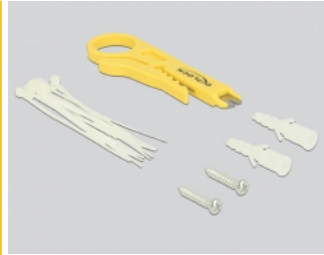

- 2 wallmount screws
- Insertion Tool und Cable Stripper Delock 18411

Images