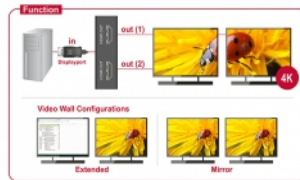

Note

The product is a Multi-Stream Transport (MST) hub and supports the extended desktop configuration of DisplayPort 1.2. When Mac OS is used, the same image is displayed on both ports (mirrored), it is not possible to use both ports independently of each other.

30 cm

Item no. 87666

EAN: 4043619876662

Country of origin: Taiwan,
Republic of China

Package: Retail Box

Technical details

- Connectors:
 - Input: 1 x DisplayPort 20 pin male
 - Output: 2 x HDMI-A 19 pin female
- Chipset: STDP4320
- DisplayPort 1.2a and High Speed HDMI specification
- Active converter, Single- / Multi-Stream Transport Hub (SST / MST)
- Functions: Mirrored or Extended (Windows only)
- Maximum resolution (depending on the system and the connected hardware):
 - DisplayPort 1.1 or 1.2 Single-Stream Transport (SST):
up to 1920 x 1080 @ 60 Hz (mirror)
 - DisplayPort 1.2 Multi-Stream Transport (MST):
up to 3840 x 2160 @ 30 Hz (mirror or extended)
- Supports 3D displays
- Supports HDCP 1.3
- Supports Eyefinity / Single Large Surface (SLS)
- Audio input formats: 7.1 channel up to 192 kHz sample rate
- Metal housing
- Colour: black

- Cable length without connectors: ca. 30 cm
- Dimensions (LxWxH): ca. 100 x 65 x 23 mm

System requirements

- Mac OS 10.12 or above
- Windows 7/7-64/8.1/8.1-64/10/10-64
- A free DisplayPort female

Package content

- DisplayPort Splitter
- User manual

Images

General

Specification:	DisplayPort 1.2a High Speed HDMI
----------------	-------------------------------------

Interface

Output:	2 x HDMI-A female
Input:	1 x DisplayPort male