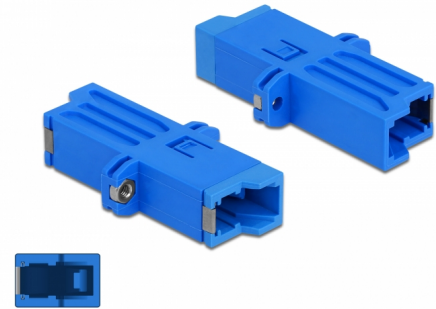

Delock Optic Fiber Coupler E2000 Simplex female to Simplex female Single-mode blue

Description

With this E2000 Simplex coupling by Delock, optical fiber male connectors can be easily connected to each other. The coupler enables a direct connection to the optical fiber cable and is suitable for simple mounting in optical fiber connection boxes or cabinets.

Protection by dust cover

The coupling is equipped with an appropriate cap to protect the sleeve from dust and to keep it clean.

Item no. 86945

EAN: 4043619869459

Country of origin: China

Package: Zip poly bag

Technical details

- Connectors:
 - 1 x E2000 Simplex female >
 - 1 x E2000 Simplex female
- For single-mode fiber
- Ceramic sleeve
- With dust cover
- Mounting via screws
- Material: plastic
- Colour: blue
- Dimensions (LxWxH): ca. 41.9 x 22.0 x 8.9 mm

Material:	Plastic
Length:	41.9 mm
Width:	22.0 mm
Height:	8.9 mm
Colour:	blue