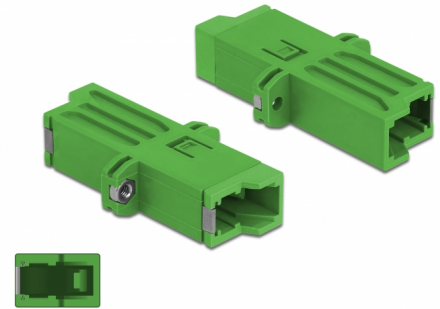

Delock Optic Fiber Coupler E2000 Simplex female to Simplex female Single-mode green

Description

With this E2000 Simplex coupling by Delock, optical fiber male connectors can be easily connected to each other. The coupler enables a direct connection to the optical fiber cable and is suitable for simple mounting in optical fiber connection boxes or cabinets.

Protection by dust cover

The coupling is equipped with an appropriate cap to protect the sleeve from dust and to keep it clean.

Item no. 86944

EAN: 4043619869442

Country of origin: China

Package: Zip poly bag

Technical details

- Connectors:
 - 1 x E2000 Simplex female >
 - 1 x E2000 Simplex female
- For single-mode fiber
- Ceramic sleeve
- With dust cover
- Mounting via screws
- Material: plastic
- Colour: green
- Dimensions (LxWxH): ca. 41.9 x 22.0 x 8.9 mm

Material:	Plastic
Length:	41.9 mm
Width:	22.0 mm
Height:	8.9 mm
Colour:	green