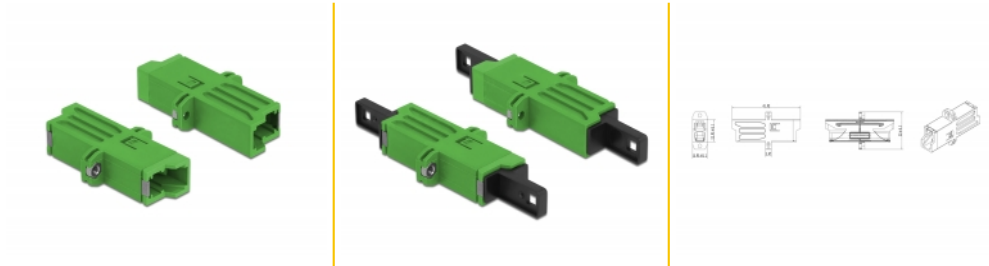

Delock Optic Fiber Coupler E2000 Simplex female to Simplex female Single-mode green

Description

With this E2000 Simplex coupling by Delock, optical fiber male connectors can be easily connected to each other. The coupler enables a direct connection to the optical fiber cable and is suitable for simple mounting in optical fiber connection boxes or cabinets.

Technical details

- Connectors:
 - 1 x E2000 Simplex female >
 - 1 x E2000 Simplex female
- For single-mode fiber
- Ceramic sleeve
- With dust cover
- Mounting via screws
- Material: plastic
- Colour: green
- Dimensions (LxWxH): ca. 41.9 x 22.0 x 8.9 mm

System requirements

- A free E2000 Simplex male port

Package content

- Optic fiber coupler

Images

Interface

Connector 1:	1 x E2000 Simplex female
Connector 2:	1 x E2000 Simplex female

Physical characteristics

Material:	Plastic
Length:	41.9 mm
Width:	22.0 mm
Height:	8.9 mm
Colour:	green