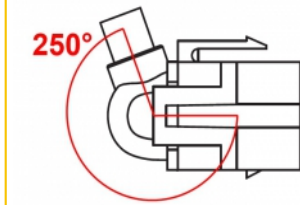

- Keystone module with cable

Images