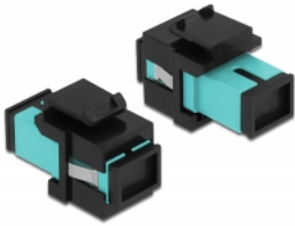

Delock Keystone Module SC Simplex female to SC Simplex female aqua / black

Description

This module by Delock can be used to extend fiber optic cables. With its standardised dimensions it can be used for easy snap-in mounting in e.g. a Keystone patch panel, face plate or surface-mount box.

Item no. 86814

EAN: 4043619868148

Country of origin: China

Package: Zip poly bag

Technical details

- Connectors:
 - 1 x SC Simplex female >
 - 1 x SC Simplex female
- Colour: aqua
- For multi-mode fiber
- Insertion loss < 0.3 dB
- With dust cover
- For Keystone ports with 19.2 x 14.9 mm
- Housing colour: black
- Dimensions (LxWxH): ca. 27.4 x 16.5 x 21.9 mm

System requirements

- A free SC plug

Package content

- Keystone module

Images

General

Mounting type:	Keystone module
----------------	-----------------

Interface

Connector 1:	1 x SC Simplex female
Connector 2:	1 x SC Simplex female

Physical characteristics

Housing colour:	black
Length:	27.4 mm
Width:	16.5 mm
Height:	21.9 mm
Colour:	aqua