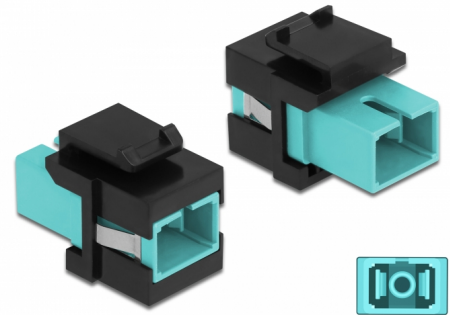

Delock Keystone Module SC Simplex female to SC Simplex female aqua / black

Description

This module by Delock can be used to extend fiber optic cables. With its standardised dimensions it can be used for easy snap-in mounting in e.g. a Keystone patch panel, face plate or surface-mount box.

Item no. 86814

EAN: 4043619868148

Country of origin: China

Package: Zip poly bag

Technical details

- Connectors:
 - 1 x SC Simplex female >
 - 1 x SC Simplex female
- Colour: aqua
- For multi-mode fiber
- Insertion loss < 0.3 dB
- With dust cover
- For Keystone ports with 19.2 x 14.9 mm
- Housing colour: black
- Dimensions (LxWxH): ca. 27.4 x 16.5 x 21.9 mm

System requirements

- A free SC plug

Package content

- Keystone module

Images

General

Mounting type:	Keystone module
----------------	-----------------

Interface

Connector 1:	1 x SC Simplex female
Connector 2:	1 x SC Simplex female

Physical characteristics

Housing colour:	black
Length:	27.4 mm
Width:	16.5 mm
Height:	21.9 mm
Colour:	aqua