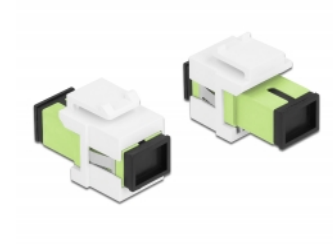

Delock Keystone Module SC Simplex female to SC Simplex female limegreen / white

Description

This module by Delock can be used to extend fiber optic cables. With its standardised dimensions it can be used for easy snap-in mounting in e.g. a Keystone patch panel, face plate or surface-mount box.

Item no. 86813

EAN: 4043619868131

Country of origin: China

Package: Zip poly bag

Technical details

- Connectors:
 - 1 x SC Simplex female >
 - 1 x SC Simplex female
- Colour: limegreen
- For multi-mode fiber
- Insertion loss < 0.3 dB
- With dust cover
- For Keystone ports with 19.2 x 14.9 mm
- Housing colour: white
- Dimensions (LxWxH): ca. 27.4 x 16.5 x 21.9 mm

System requirements

- A free SC plug

Package content

- Keystone module

Images

General

Mounting type:	Keystone module
----------------	-----------------

Interface

Connector 1:	1 x SC Simplex female
Connector 2:	1 x SC Simplex female

Physical characteristics

Housing colour:	white
Length:	27.4 mm
Width:	16.5 mm
Height:	21.9 mm
Colour:	lime green