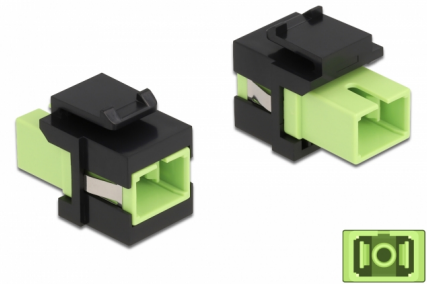

# Delock Keystone Module SC Simplex female to SC Simplex female limegreen / black

## Description

This module by Delock can be used to extend fiber optic cables. With its standardised dimensions it can be used for easy snap-in mounting in e.g. a Keystone patch panel, face plate or surface-mount box.

## Technical details

- Connectors:
  - 1 x SC Simplex female >
  - 1 x SC Simplex female
- Colour: limegreen
- For multi-mode fiber
- Insertion loss < 0.3 dB
- With dust cover
- For Keystone ports with 19.2 x 14.9 mm
- Housing colour: black
- Dimensions (LxWxH): ca. 27.4 x 16.5 x 21.9 mm

## Physical characteristics

Housing colour:	black
Length:	27.4 mm
Width:	16.5 mm
Height:	21.9 mm
Colour:	lime green