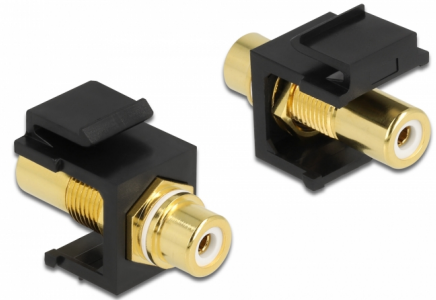

Delock Keystone Module RCA female > RCA female gold plated white / black

Description

This module by Delock can be used to extend e.g. a stereo cable. With its standardised dimensions it can be used for easy snap-in mounting in e.g. a Keystone patchpanel, face plate or surface-mount box.

Item no. 86746

EAN: 4043619867462

Country of origin: Taiwan,
Republic of China

Package: Zip poly bag

Technical details

- Connectors:
 - 1 x RCA female >
 - 1 x RCA female
- Marking: white
- Connector finishing: brass gold plated
- Length in front of the panel: ca. 9.5 mm
- For Keystone ports with 19.2 x 14.9 mm
- Housing colour: black
- Dimensions (LxWxH): ca. 33.2 x 16.3 x 22.3 mm

Package content

- Keystone module

General

Mounting type:	Keystone module
----------------	-----------------

Interface

External:	1 x RCA female
Internal:	1 x RCA female

Physical characteristics

Housing colour:	black
Length:	33.2 mm
Width:	16.3 mm
Height:	22.3 mm
Colour:	white