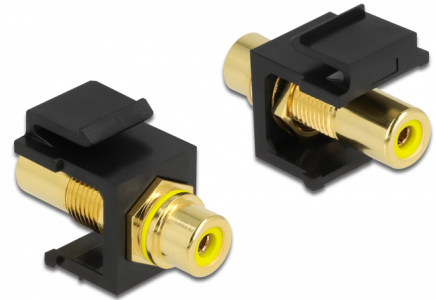

Delock Keystone Module RCA female > RCA female gold plated yellow / black

Description

This module by Delock can be used to extend e.g. a stereo cable. With its standardised dimensions it can be used for easy snap-in mounting in e.g. a Keystone patchpanel, face plate or surface-mount box.

Item no. 86743

EAN: 4043619867431

Country of origin: Taiwan,
Republic of China

Package: Zip poly bag

Technical details

- Connectors:
 - 1 x RCA female >
 - 1 x RCA female
- Marking: yellow
- Connector finishing: brass gold plated
- Length in front of the panel: ca. 9.5 mm
- For Keystone ports with 19.2 x 14.9 mm
- Housing colour: black
- Dimensions (LxWxH): ca. 33.2 x 16.3 x 22.3 mm

Package content

- Keystone module

General

Mounting type:	Keystone module
----------------	-----------------

Interface

External:	1 x RCA female
Internal:	1 x RCA female

Physical characteristics

Housing colour:	black
Length:	33.2 mm
Width:	16.3 mm
Height:	22.3 mm
Colour:	yellow