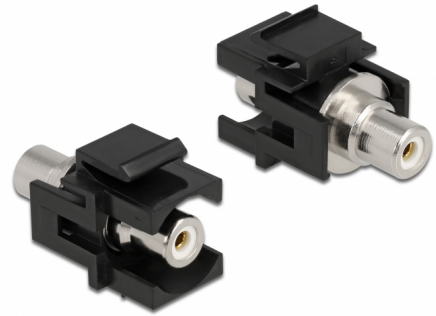

# Delock Keystone Module RCA female > RCA female white / black

## Description

This module by Delock can be used to extend e.g. a stereo cable. With its standardised dimensions it can be used for easy snap-in mounting in e.g. a Keystone patchpanel, face plate or surface-mount box.

## Technical details

- Connectors:
  - 1 x RCA female >
  - 1 x RCA female
- Marking: white
- Flush mount to the front panel
- For Keystone ports with 19.2 x 14.9 mm
- Housing colour: black
- Dimensions (LxWxH): ca. 33.2 x 18.0 x 22.3 mm

### Physical characteristics

Housing colour:	black
Length:	33.2 mm
Width:	18.0 mm
Height:	22.3 mm
Colour:	white