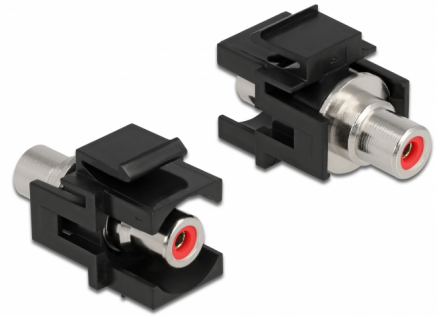

Delock Keystone Module RCA female > RCA female red / black

Description

This module by Delock can be used to extend e.g. a stereo cable. With its standardised dimensions it can be used for easy snap-in mounting in e.g. a Keystone patchpanel, face plate or surface-mount box.

Item no. 86741

EAN: 4043619867417

Country of origin: Taiwan,
Republic of China

Package: Zip poly bag

Technical details

- Connectors:
 - 1 x RCA female >
 - 1 x RCA female
- Marking: red
- Flush mount to the front panel
- For Keystone ports with 19.2 x 14.9 mm
- Housing colour: black
- Dimensions (LxWxH): ca. 33.2 x 18.0 x 22.3 mm

Package content

- Keystone module

General

Mounting type:	Keystone module
----------------	-----------------

Interface

External:	1 x RCA female
Internal:	1 x RCA female

Physical characteristics

Housing colour:	black
Length:	33.2 mm
Width:	18.0 mm
Height:	22.3 mm
Colour:	red