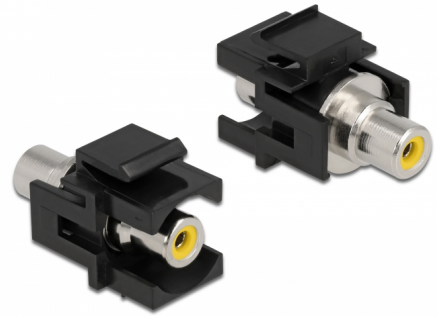

Delock Keystone Module RCA female > RCA female yellow / black

Description

This module by Delock can be used to extend e.g. a stereo cable. With its standardised dimensions it can be used for easy snap-in mounting in e.g. a Keystone patchpanel, face plate or surface-mount box.

Item no. 86740

EAN: 4043619867400

Country of origin: Taiwan,
Republic of China

Package: Zip poly bag

Technical details

- Connectors:
 - 1 x RCA female >
 - 1 x RCA female
- Marking: yellow
- Flush mount to the front panel
- For Keystone ports with 19.2 x 14.9 mm
- Housing colour: black
- Dimensions (LxWxH): ca. 33.2 x 18.0 x 22.3 mm

Package content

- Keystone module

General

Mounting type:	Keystone module
----------------	-----------------

Interface

External:	1 x RCA female
Internal:	1 x RCA female

Physical characteristics

Housing colour:	black
Length:	33.2 mm
Width:	18.0 mm
Height:	22.3 mm
Colour:	yellow