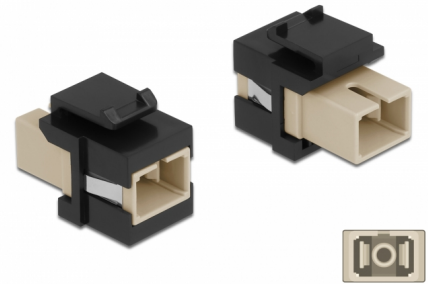

# Delock Keystone Module SC Simplex female to SC Simplex female beige / black

## Description

This module by Delock can be used to extend fiber optic cables. With its standardised dimensions it can be used for easy snap-in mounting in e.g. a Keystone patch panel, face plate or surface-mount box.

## Technical details

- Connectors:
  - 1 x SC Simplex female >
  - 1 x SC Simplex female
- Colour: beige
- For multi-mode fiber
- Insertion loss < 0.3 dB
- With dust cover
- For Keystone ports with 19.2 x 14.9 mm
- Housing colour: black
- Dimensions (LxWxH): ca. 27.4 x 16.5 x 21.9 mm