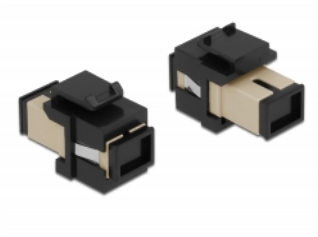

- Keystone module

Images