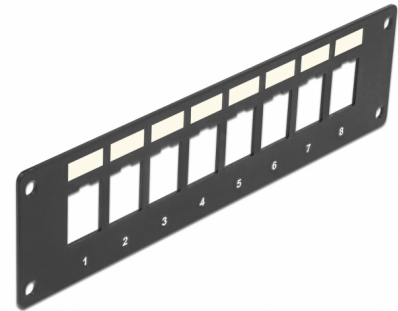

# Delock Keystone Mounting Panel 8 Port flush mount

## Description

This panel by Delock can be mounted e.g. in enclosures or cases. With its standardized dimensions, it is suitable for easy snap-in mounting of 8 Keystone modules.

**Item no. 86597**

EAN: 4043619865970

## Technical details

- 8 Keystone ports 19.2 x 14.9 mm
- Integrated name plate
- Pitch of screw hole: ca. 175 x 37 mm
- Material: metal
- Colour: black
- Dimensions (LxWxH): ca. 185.0 x 50.0 x 1.6 mm

## Physical characteristics

Housing colour:	black
Housing material:	metal
Length:	185 mm
Width:	50 mm
Height:	1.6 mm