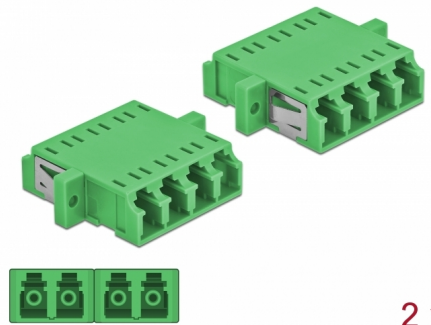

Delock Optical Fiber Coupler LC Quad female to LC Quad female Single-mode 2 pieces green

Description

With this LC Quad coupling by Delock, optical fiber male connectors can be easily connected to each other. The coupling enables a direct connection to the optical fiber cable and is suitable for simple mounting in optical fiber connection boxes, cabinets and patch panels.

Protection by dust cover

The coupling is equipped with an appropriate cap to protect the sleeve from dust and to keep it clean.

2 x

Item no. 86539

EAN: 4043619865390

Country of origin: China

Package: Poly bag

Technical details

- Connectors:
 - 1 x LC Quad female >
 - 1 x LC Quad female
- For single-mode fiber
- Ceramic sleeve
- With dust cover
- Mounting via metal holder or screws
- 2 x mounting holes
- Mounting hole diameter: 2.3 mm
- Pitch of screw hole: ca. 30.7 mm
- Panel cut-out (WxH): ca. 26.6 x 9.5 mm
- Operating temperature: -20 °C ~ 70 °C
- Material: plastic
- Colour: green
- Dimensions (LxWxH): ca. 29.2 x 25.6 x 9.3 mm

Operating temperature:	-20 °C ~ 70 °C
------------------------	----------------

Physical characteristics

Material:	Plastic
Length:	29.2 mm
Width:	25.6 mm
Height:	9.3 mm
Colour:	green