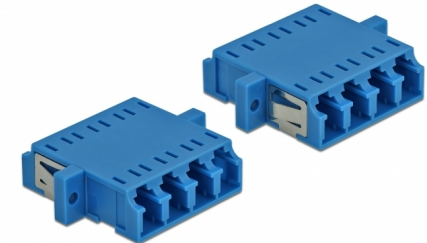

Delock Optical Fiber Coupler LC Quad female to LC Quad female Single-mode 2 pieces blue

Description

With this LC Quad coupling by Delock, optical fiber male connectors can be easily connected to each other. The coupling enables a direct connection to the optical fiber cable and is suitable for simple mounting in optical fiber connection boxes, cabinets and patch panels.

Protection by dust cover

The coupling is equipped with an appropriate cap to protect the sleeve from dust and to keep it clean.

2 x

Item no. 86538

EAN: 4043619865383

Country of origin: China

Package: Poly bag

Technical details

- Connectors:
 - 1 x LC Quad female >
 - 1 x LC Quad female
- For single-mode fiber
- Ceramic sleeve
- With dust cover
- Mounting via metal holder or screws
- 2 x mounting holes
- Mounting hole diameter: 2.3 mm
- Pitch of screw hole: ca. 30.7 mm
- Panel cut-out (WxH): ca. 26.6 x 9.5 mm
- Operating temperature: -20 °C ~ 70 °C
- Material: plastic
- Colour: blue
- Dimensions (LxWxH): ca. 29.2 x 25.6 x 9.3 mm

Operating temperature:	-20 °C ~ 70 °C
------------------------	----------------

Physical characteristics

Material:	Plastic
Length:	29.2 mm
Width:	25.6 mm
Height:	9.3 mm
Colour:	blue