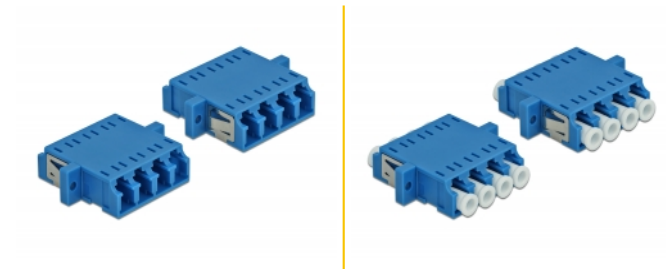

Delock Optical Fiber Coupler LC Quad female to LC Quad female Single-mode 2 pieces blue

Description

With this LC Quad coupling by Delock, optical fiber male connectors can be easily connected to each other. The coupling enables a direct connection to the optical fiber cable and is suitable for simple mounting in optical fiber connection boxes, cabinets and patch panels.

Protection by dust cover

The coupling is equipped with an appropriate cap to protect the sleeve from dust and to keep it clean.

2 x

Item no. 86538

EAN: 4043619865383

Country of origin: China

Package: Poly bag

Technical details

- Connectors:
 - 1 x LC Quad female >
 - 1 x LC Quad female
- For single-mode fiber
- Ceramic sleeve
- With dust cover
- Mounting via metal holder or screws
- 2 x mounting holes
- Mounting hole diameter: 2.3 mm
- Pitch of screw hole: ca. 30.7 mm
- Panel cut-out (WxH): ca. 26.6 x 9.5 mm
- Operating temperature: -20 °C ~ 70 °C
- Material: plastic
- Colour: blue
- Dimensions (LxWxH): ca. 29.2 x 25.6 x 9.3 mm

System requirements

- A free LC Quad plug

Package content

- 2 x LC Quad coupler

Images

Interface

Connector 1:	1 x LC Quad female
Connector 2:	1 x LC Quad female

Technical characteristics