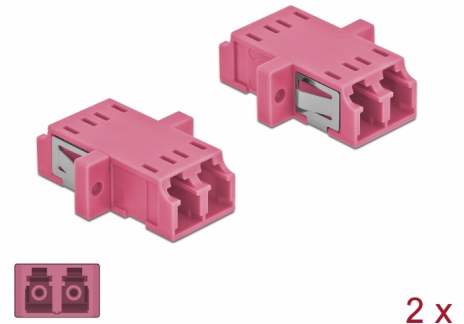

Delock Optical Fiber Coupler LC Duplex female to LC Duplex female Multi-mode 2 pieces violet

Description

With this LC Duplex coupling by Delock, optical fiber male connectors can be easily connected to each other. The coupling enables a direct connection to the optical fiber cable and is suitable for simple mounting in optical fiber connection boxes, cabinets and patch panels.

Protection by dust cover

The coupling is equipped with an appropriate cap to protect the sleeve from dust and to keep it clean.

2 x

Item no. 86537

EAN: 4043619865376

Country of origin: China

Package: Zip poly bag

Technical details

- Connectors:
 - 1 x LC Duplex female >
 - 1 x LC Duplex female
- For multi-mode fiber OM4
- Ceramic sleeve
- With dust cover
- Mounting via metal holder or screws
- 2 x mounting holes
- Mounting hole diameter: 2.3 mm
- Pitch of screw hole: ca. 18 mm
- Panel cut-out (WxH): ca. 13.4 x 9.5 mm
- Operating temperature: -20 °C ~ 70 °C
- Material: plastic
- Colour: violet
- Dimensions (LxWxH): ca. 29.2 x 12.7 x 9.3 mm

Operating temperature:	-20 °C ~ 70 °C
------------------------	----------------

Physical characteristics

Material:	Plastic
Length:	29.2 mm
Width:	12.7 mm
Height:	9.3 mm
Colour:	violet