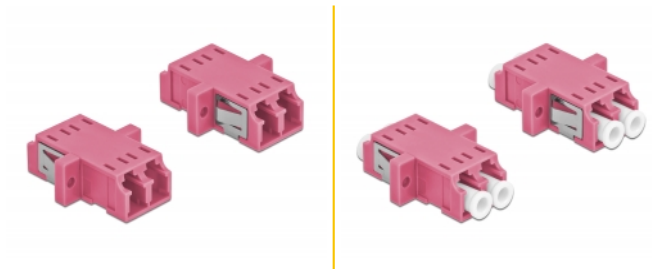

Delock Optical Fiber Coupler LC Duplex female to LC Duplex female Multi-mode 2 pieces violet

Description

With this LC Duplex coupling by Delock, optical fiber male connectors can be easily connected to each other. The coupling enables a direct connection to the optical fiber cable and is suitable for simple mounting in optical fiber connection boxes, cabinets and patch panels.

Protection by dust cover

The coupling is equipped with an appropriate cap to protect the sleeve from dust and to keep it clean.

2 x

Item no. 86537

EAN: 4043619865376

Country of origin: China

Package: Zip poly bag

Technical details

- Connectors:
 - 1 x LC Duplex female >
 - 1 x LC Duplex female
- For multi-mode fiber OM4
- Ceramic sleeve
- With dust cover
- Mounting via metal holder or screws
- 2 x mounting holes
- Mounting hole diameter: 2.3 mm
- Pitch of screw hole: ca. 18 mm
- Panel cut-out (WxH): ca. 13.4 x 9.5 mm
- Operating temperature: -20 °C ~ 70 °C
- Material: plastic
- Colour: violet
- Dimensions (LxWxH): ca. 29.2 x 12.7 x 9.3 mm

System requirements

- A free LC Duplex plug

Package content

- 2 x LC Duplex coupler

Images

Interface

Connector 1:	1 x LC Duplex female
Connector 2:	1 x LC Duplex female

Technical characteristics