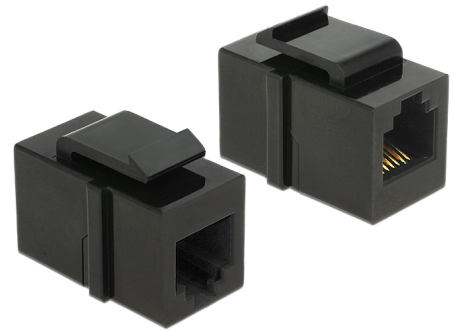

Delock Keystone Module RJ12 female > RJ12 female Cat.3 black

Description

This module by Delock can be used to extend a telephone cable. With its standardised dimensions it can be used for easy snap-in mounting in e.g. a Keystone patchpanel, face plate or surface-mount box.

Item no. 86390

EAN: 4043619863907

Country of origin: China

Package: Zip poly bag

Technical details

- Connector: RJ12 female > RJ12 female (6P6C), 1:1 connected
- Compatible with RJ11 (6P/2C) and RJ14 (6P/4C)
- Unshielded (Cat.3)
- For Keystone ports with 19.2 x 14.9 mm
- Colour: black
- Dimensions (LxWxH): ca. 27.0 x 19.5 x 16.8 mm