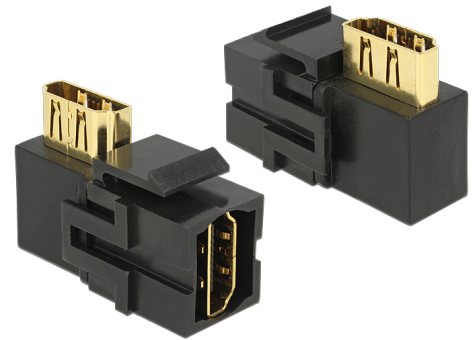

# Delock Keystone Module HDMI female > HDMI female 90° angled black

## Description

This module by Delock can be used to extend e.g. an HDMI cable. With its standardised dimensions it can be used for easy snap-in mounting in e.g. a Keystone patchpanel, face plate or surface-mount box.

## Technical details

- Connector:  
external: 1 x HDMI-A 19 pin female  
internal: 1 x HDM-A 19 pin female 90° angled
- Gold-plated contacts
- For Keystone ports with 19.2 x 14.9 mm
- Colour: black
- Dimensions (LxWxH): 35.8 x 16.8 x 25.3 mm