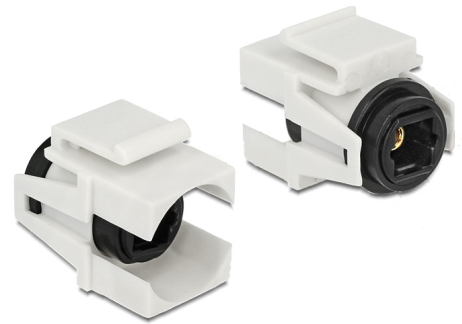

# Delock Keystone Module TOSLINK female > TOSLINK female white

## Description

This module by Delock can be used to extend e.g. a TOSLINK cable. With its standardised dimensions it can be used for easy snap-in mounting in e.g. a Keystone patch panel, face plate or surface-mount box. The short, angled cable has a small mounting depth and allows a space-saving installation in hard to reach places in equipment or in cable ducts.