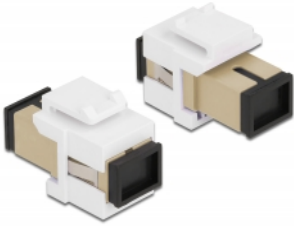

Delock Keystone Module SC Simplex female to SC Simplex female beige / white

Description

This module by Delock can be used to extend fiber optic cables. With its standardised dimensions it can be used for easy snap-in mounting in e.g. a Keystone patch panel, face plate or surface-mount box.

Item no. 86331

EAN: 4043619863310

Country of origin: China

Package: Zip poly bag

Technical details

- Connectors:
 - 1 x SC Simplex female >
 - 1 x SC Simplex female
- Colour: beige
- For multi-mode fiber
- Insertion loss < 0.3 dB
- With dust cover
- For Keystone ports with 19.2 x 14.9 mm
- Housing colour: white
- Dimensions (LxWxH): ca. 27.4 x 16.5 x 21.9 mm

System requirements

- A free SC plug

Package content

- Keystone module

Images

General

Mounting type:	Keystone module
----------------	-----------------

Interface

Connector 1:	1 x SC Simplex female
Connector 2:	1 x SC Simplex female

Physical characteristics

Housing colour:	white
Length:	27.4 mm
Width:	16.5 mm
Height:	21.9 mm
Colour:	beige