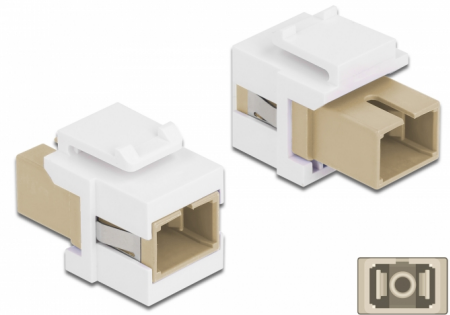

Delock Keystone Module SC Simplex female to SC Simplex female beige / white

Description

This module by Delock can be used to extend fiber optic cables. With its standardised dimensions it can be used for easy snap-in mounting in e.g. a Keystone patch panel, face plate or surface-mount box.

Item no. 86331

EAN: 4043619863310

Country of origin: China

Package: Zip poly bag

Technical details

- Connectors:
 - 1 x SC Simplex female >
 - 1 x SC Simplex female
- Colour: beige
- For multi-mode fiber
- Insertion loss < 0.3 dB
- With dust cover
- For Keystone ports with 19.2 x 14.9 mm
- Housing colour: white
- Dimensions (LxWxH): ca. 27.4 x 16.5 x 21.9 mm

System requirements

- A free SC plug

Package content

- Keystone module

Images

General

Mounting type:	Keystone module
----------------	-----------------

Interface

Connector 1:	1 x SC Simplex female
Connector 2:	1 x SC Simplex female

Physical characteristics

Housing colour:	white
Length:	27.4 mm
Width:	16.5 mm
Height:	21.9 mm
Colour:	beige