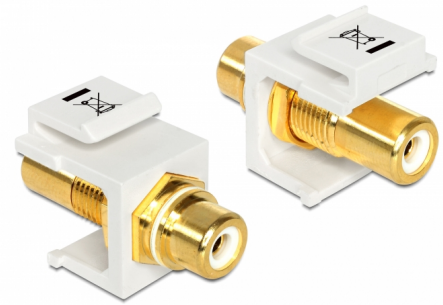

Delock Keystone Module RCA female > RCA female gold plated white / white

Description

This module by Delock can be used to extend e.g. a stereo cable. With its standardised dimensions it can be used for easy snap-in mounting in e.g. a Keystone patchpanel, face plate or surface-mount box.

Item no. 86310

EAN: 4043619863105

Country of origin: Taiwan,
Republic of China

Package: Zip poly bag

Technical details

- Connectors:
 - 1 x RCA female >
 - 1 x RCA female
- Marking: white
- Connector finishing: brass gold plated
- Length in front of the panel: ca. 9.5 mm
- For Keystone ports with 19.2 x 14.9 mm
- Housing colour: white
- Dimensions (LxWxH): ca. 33.2 x 16.3 x 22.3 mm

Package content

- Keystone module

General

Mounting type:	Keystone module
----------------	-----------------

Interface

External:	1 x RCA female
Internal:	1 x RCA female

Physical characteristics

Housing colour:	white
Length:	33.2 mm
Width:	16.3 mm
Height:	22.3 mm
Colour:	white