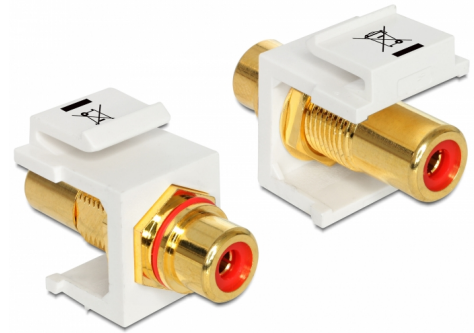

Delock Keystone Module RCA female > RCA female gold plated red / white

Description

This module by Delock can be used to extend e.g. a stereo cable. With its standardised dimensions it can be used for easy snap-in mounting in e.g. a Keystone patchpanel, face plate or surface-mount box.

Item no. 86308

EAN: 4043619863082

Country of origin: Taiwan,
Republic of China

Package: Zip poly bag

Technical details

- Connectors:
 - 1 x RCA female >
 - 1 x RCA female
- Marking: red
- Connector finishing: brass gold plated
- Length in front of the panel: ca. 9.5 mm
- For Keystone ports with 19.2 x 14.9 mm
- Housing colour: white
- Dimensions (LxWxH): ca. 33.2 x 16.3 x 22.3 mm

Package content

- Keystone module

General

Mounting type:	Keystone module
----------------	-----------------

Interface

External:	1 x RCA female
Internal:	1 x RCA female

Physical characteristics

Housing colour:	white
Length:	33.2 mm
Width:	16.3 mm
Height:	22.3 mm
Colour:	red