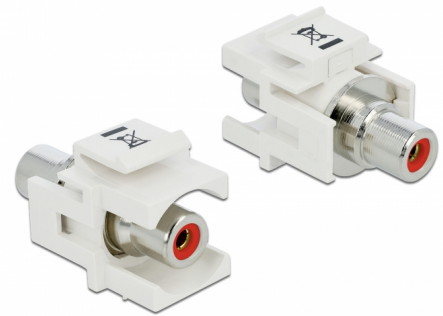

Delock Keystone Module RCA female > RCA female red / white

Description

This module by Delock can be used to extend e.g. a stereo cable. With its standardised dimensions it can be used for easy snap-in mounting in e.g. a Keystone patchpanel, face plate or surface-mount box.

Item no. 86305

EAN: 4043619863051

Country of origin: Taiwan,
Republic of China

Package: Zip poly bag

Technical details

- Connectors:
 - 1 x RCA female >
 - 1 x RCA female
- Marking: red
- Flush mount to the front panel
- For Keystone ports with 19.2 x 14.9 mm
- Housing colour: white
- Dimensions (LxWxH): ca. 33.2 x 18.0 x 22.3 mm

Package content

- Keystone module

General

Mounting type:	Keystone module
----------------	-----------------

Interface

External:	1 x RCA female
Internal:	1 x RCA female

Physical characteristics

Housing colour:	white
Length:	33.2 mm
Width:	18.0 mm
Height:	22.3 mm
Colour:	red