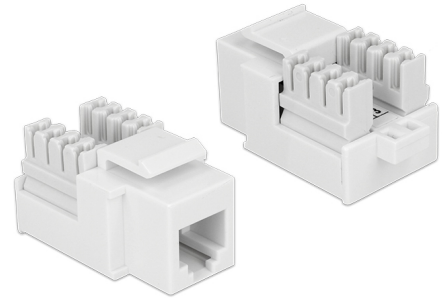

Delock Keystone module RJ12 female > LSA Cat.3 white

Description

This module by Delock can be used to connect a telephone cable to an RJ12 female port. With its standardised dimensions it can be used for easy snap-in mounting in e. g. a Keystone patchpanel, face plate or surface-mount box.

Item no. 86198

EAN: 4043619861989

Country of origin: China

Package: Poly bag

Technical details

- Connector:
External: 1 x RJ12 (RJ25) female (6P/6C) >
Internal: 1 x LSA
- Compatible with RJ11 (6P/2C) and RJ14 (6P/4C)
- Unshielded (Cat.3)
- For solid or stranded wire up to 0.644 mm (22 - 26 AWG)
- For Keystone ports with 19.2 x 14.9 mm
- Colour: white
- Dimensions (LxWxH): 38.9 x 21.0 x 19.8 mm

System requirements

- LSA or 110 insertion tool

Package content

- Keystone module

General

Mounting type:	Keystone module
----------------	-----------------

Interface

External:	1 x RJ12 jack
Internal:	1 x LSA block

Physical characteristics

Housing colour:	white
Length:	38.9 mm
Width:	19.8 mm
Height:	21 mm