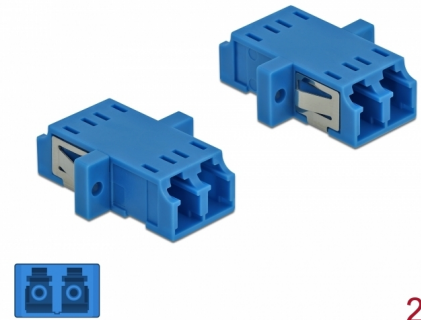

Delock Optical Fiber Coupler LC Duplex female to LC Duplex female Single-mode 2 pieces blue

Description

With this LC Duplex coupling by Delock, optical fiber male connectors can be easily connected to each other. The coupling enables a direct connection to the optical fiber cable and is suitable for simple mounting in optical fiber connection boxes, cabinets and patch panels.

Protection by dust cover

The coupling is equipped with an appropriate cap to protect the sleeve from dust and to keep it clean.

2 x

Item no. 85999

EAN: 4043619859993

Country of origin: China

Package: Poly bag

Technical details

- Connectors:
 - 1 x LC Duplex female >
 - 1 x LC Duplex female
- For single-mode fiber
- Ceramic sleeve
- With dust cover
- Mounting via metal holder or screws
- 2 x mounting holes
- Mounting hole diameter: 2.3 mm
- Pitch of screw hole: ca. 18 mm
- Panel cut-out (WxH): ca. 13.4 x 9.5 mm
- Operating temperature: -20 °C ~ 70 °C
- Material: plastic
- Colour: blue
- Dimensions (LxWxH): ca. 29.2 x 12.7 x 9.3 mm

Operating temperature:	-20 °C ~ 70 °C
------------------------	----------------

Physical characteristics

Material:	Plastic
Length:	29.2 mm
Width:	12.7 mm
Height:	9.3 mm
Colour:	blue