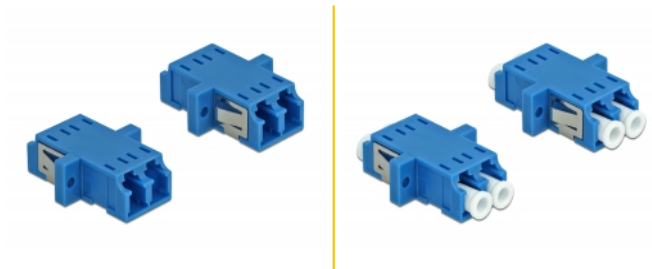

Delock Optical Fiber Coupler LC Duplex female to LC Duplex female Single-mode 2 pieces blue

Description

With this LC Duplex coupling by Delock, optical fiber male connectors can be easily connected to each other. The coupling enables a direct connection to the optical fiber cable and is suitable for simple mounting in optical fiber connection boxes, cabinets and patch panels.

Protection by dust cover

The coupling is equipped with an appropriate cap to protect the sleeve from dust and to keep it clean.

2 x

Item no. 85999

EAN: 4043619859993

Country of origin: China

Package: Poly bag

Technical details

- Connectors:
 - 1 x LC Duplex female >
 - 1 x LC Duplex female
- For single-mode fiber
- Ceramic sleeve
- With dust cover
- Mounting via metal holder or screws
- 2 x mounting holes
- Mounting hole diameter: 2.3 mm
- Pitch of screw hole: ca. 18 mm
- Panel cut-out (WxH): ca. 13.4 x 9.5 mm
- Operating temperature: -20 °C ~ 70 °C
- Material: plastic
- Colour: blue
- Dimensions (LxWxH): ca. 29.2 x 12.7 x 9.3 mm

System requirements

- A free LC Duplex plug

Package content

- 2 x LC Duplex coupler

Images

Interface

Connector 1:	1 x LC Duplex female
Connector 2:	1 x LC Duplex female

Technical characteristics