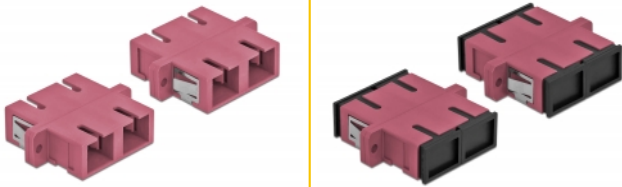

Delock Optical Fiber Coupler SC Duplex female to SC Duplex female Multi-mode 4 pieces violet

Description

With this SC Duplex coupling by Delock, optical fiber male connectors can be easily connected to each other. The coupling enables a direct connection to the optical fiber cable and is suitable for simple mounting in optical fiber connection boxes, cabinets and patch panels.

Technical details

- Connectors:
 - 1 x SC Duplex female >
 - 1 x SC Duplex female
- For multi-mode fiber OM4
- Ceramic sleeve
- With dust cover
- Mounting via metal holder or screws
- 2 x mounting holes
- Mounting hole diameter: 2.4 mm
- Pitch of screw hole: ca. 30.7 mm
- Panel cut-out (WxH): ca. 26.6 x 9.5 mm
- Operating temperature: -20 °C ~ 70 °C
- Material: plastic
- Colour: violet
- Dimensions (LxWxH): ca. 34.7 x 25.6 x 9.3 mm

System requirements

- A free SC Duplex male port

Package content

- 4 x SC Duplex coupler

Images

Interface

Connector 1:	1 x SC Duplex female
Connector 2:	1 x SC Duplex female

Technical characteristics

Operating temperature:	-20 °C ~ 70 °C
------------------------	----------------

Physical characteristics

Material:	Plastic
Length:	34.7 mm
Width:	25.6 mm
Height:	9.3 mm
Colour:	violet