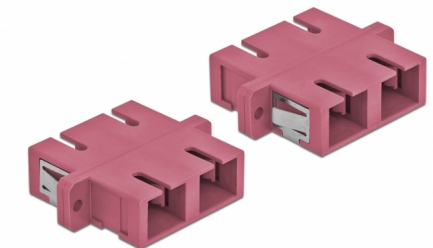

Delock Optical Fiber Coupler SC Duplex female to SC Duplex female Multi-mode 4 pieces violet

Description

With this SC Duplex coupling by Delock, optical fiber male connectors can be easily connected to each other. The coupling enables a direct connection to the optical fiber cable and is suitable for simple mounting in optical fiber connection boxes, cabinets and patch panels.

Protection by dust cover

The coupling is equipped with an appropriate cap to protect the sleeve from dust and to keep it clean.

4 x

Item no. 85998

EAN: 4043619859986

Country of origin: China

Package: Poly bag

Technical details

- Connectors:
 - 1 x SC Duplex female >
 - 1 x SC Duplex female
- For multi-mode fiber OM4
- Ceramic sleeve
- With dust cover
- Mounting via metal holder or screws
- 2 x mounting holes
- Mounting hole diameter: 2.4 mm
- Pitch of screw hole: ca. 30.7 mm
- Panel cut-out (WxH): ca. 26.6 x 9.5 mm
- Operating temperature: -20 °C ~ 70 °C
- Material: plastic
- Colour: violet
- Dimensions (LxWxH): ca. 34.7 x 25.6 x 9.3 mm

Operating temperature:	-20 °C ~ 70 °C
------------------------	----------------

Physical characteristics

Material:	Plastic
Length:	34.7 mm
Width:	25.6 mm
Height:	9.3 mm
Colour:	violet