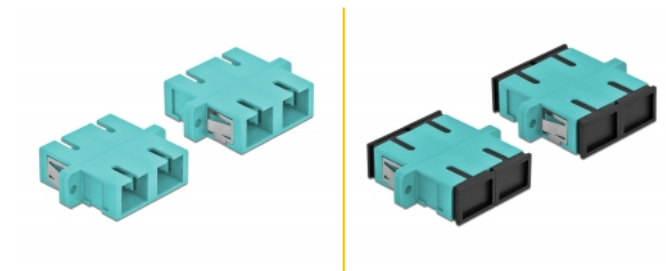

- A free SC Duplex male port

Package content

- 4 x SC Duplex coupler

Images