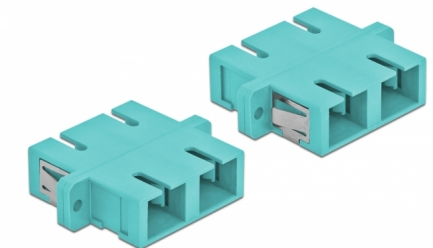

Delock Optical Fiber Coupler SC Duplex female to SC Duplex female Multi-mode 4 pieces light blue

Description

With this SC Duplex coupling by Delock, optical fiber male connectors can be easily connected to each other. The coupling enables a direct connection to the optical fiber cable and is suitable for simple mounting in optical fiber connection boxes, cabinets and patch panels.

Protection by dust cover

The coupling is equipped with an appropriate cap to protect the sleeve from dust and to keep it clean.

4 x

Item no. 85997

EAN: 4043619859979

Country of origin: China

Package: Poly bag

Technical details

- Connectors:
  - 1 x SC Duplex female >
  - 1 x SC Duplex female
- For multi-mode fiber OM3
- Ceramic sleeve
- With dust cover
- Mounting via metal holder or screws
- 2 x mounting holes
- Mounting hole diameter: 2.4 mm
- Pitch of screw hole: ca. 30.7 mm
- Panel cut-out (WxH): ca. 26.6 x 9.5 mm
- Operating temperature: -20 °C ~ 70 °C
- Material: plastic
- Colour: light blue
- Dimensions (LxWxH): ca. 34.7 x 25.6 x 9.3 mm

System requirements