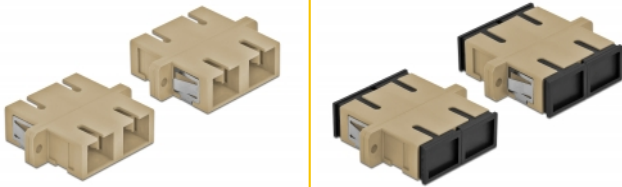

Delock Optical Fiber Coupler SC Duplex female to SC Duplex female Multi-mode 4 pieces beige

Description

With this SC Duplex coupling by Delock, optical fiber male connectors can be easily connected to each other. The coupling enables a direct connection to the optical fiber cable and is suitable for simple mounting in optical fiber connection boxes, cabinets and patch panels.

Technical details

- Connectors:
 - 1 x SC Duplex female >
 - 1 x SC Duplex female
- For multi-mode fiber OM1 / OM2
- Ceramic sleeve
- With dust cover
- Mounting via metal holder or screws
- 2 x mounting holes
- Mounting hole diameter: 2.4 mm
- Pitch of screw hole: ca. 30.7 mm
- Panel cut-out (WxH): ca. 26.6 x 9.5 mm
- Operating temperature: -20 °C ~ 70 °C
- Material: plastic
- Colour: beige
- Dimensions (LxWxH): ca. 34.7 x 25.6 x 9.3 mm

System requirements

- A free SC Duplex male port

Package content

- 4 x SC Duplex coupler

Images

Interface

Connector 1:	1 x SC Duplex female
Connector 2:	1 x SC Duplex female

Technical characteristics