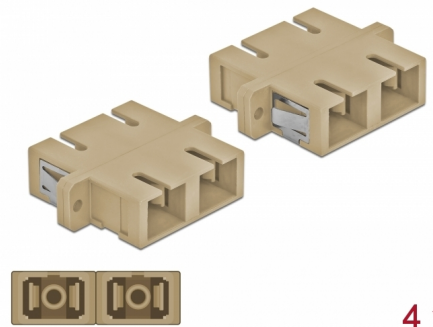

Delock Optical Fiber Coupler SC Duplex female to SC Duplex female Multi-mode 4 pieces beige

Description

With this SC Duplex coupling by Delock, optical fiber male connectors can be easily connected to each other. The coupling enables a direct connection to the optical fiber cable and is suitable for simple mounting in optical fiber connection boxes, cabinets and patch panels.

Protection by dust cover

The coupling is equipped with an appropriate cap to protect the sleeve from dust and to keep it clean.

4 x

Item no. 85996

EAN: 4043619859962

Country of origin: China

Package: Poly bag

Technical details

- Connectors:
 - 1 x SC Duplex female >
 - 1 x SC Duplex female
- For multi-mode fiber OM1 / OM2
- Ceramic sleeve
- With dust cover
- Mounting via metal holder or screws
- 2 x mounting holes
- Mounting hole diameter: 2.4 mm
- Pitch of screw hole: ca. 30.7 mm
- Panel cut-out (WxH): ca. 26.6 x 9.5 mm
- Operating temperature: -20 °C ~ 70 °C
- Material: plastic
- Colour: beige
- Dimensions (LxWxH): ca. 34.7 x 25.6 x 9.3 mm

Operating temperature:	-20 °C ~ 70 °C
------------------------	----------------

Physical characteristics

Material:	Plastic
Length:	34.7 mm
Width:	25.6 mm
Height:	9.3 mm
Colour:	beige