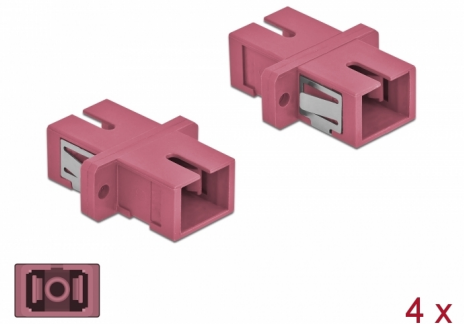

Delock Optical Fiber Coupler SC Simplex female to SC Simplex female Multi-mode 4 pieces violet

Description

With this SC Simplex coupling by Delock, optical fiber male connectors can be easily connected to each other. The coupling enables a direct connection to the optical fiber cable and is suitable for simple mounting in optical fiber connection boxes, cabinets and patch panels.

Protection by dust cover

The coupling is equipped with an appropriate cap to protect the sleeve from dust and to keep it clean.

4 x

Item no. 85995

EAN: 4043619859955

Country of origin: China

Package: Poly bag

Technical details

- Connectors:
  - 1 x SC Simplex female >
  - 1 x SC Simplex female
- For multi-mode fiber OM4
- Ceramic sleeve
- With dust cover
- Mounting via metal holder or screws
- 2 x mounting holes
- Mounting hole diameter: 2.4 mm
- Pitch of screw hole: ca. 18 mm
- Panel cut-out (WxH): ca. 13.4 x 9.5 mm
- Operating temperature: -20 °C ~ 70 °C
- Material: plastic
- Colour: violet
- Dimensions (LxWxH): ca. 27.4 x 12.7 x 9.3 mm

System requirements