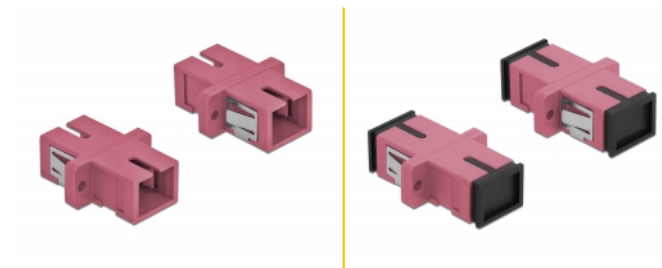

- A free SC Simplex male port

Package content

- 4 x SC Simplex coupler

Images