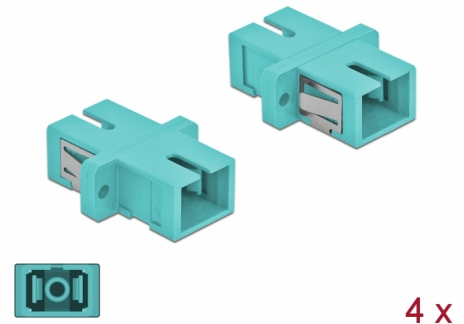

Delock Optical Fiber Coupler SC Simplex female to SC Simplex female Multi-mode 4 pieces light blue

Description

With this SC Simplex coupling by Delock, optical fiber male connectors can be easily connected to each other. The coupling enables a direct connection to the optical fiber cable and is suitable for simple mounting in optical fiber connection boxes, cabinets and patch panels.

Protection by dust cover

The coupling is equipped with an appropriate cap to protect the sleeve from dust and to keep it clean.

4 x

Item no. 85994

EAN: 4043619859948

Country of origin: China

Package: Poly bag

Technical details

- Connectors:
  - 1 x SC Simplex female >
  - 1 x SC Simplex female
- For multi-mode fiber OM3
- Ceramic sleeve
- With dust cover
- Mounting via metal holder or screws
- 2 x mounting holes
- Mounting hole diameter: 2.4 mm
- Pitch of screw hole: ca. 18 mm
- Panel cut-out (WxH): ca. 13.4 x 9.5 mm
- Operating temperature: -20 °C ~ 70 °C
- Material: plastic
- Colour: light blue
- Dimensions (LxWxH): ca. 27.4 x 12.7 x 9.3 mm

System requirements