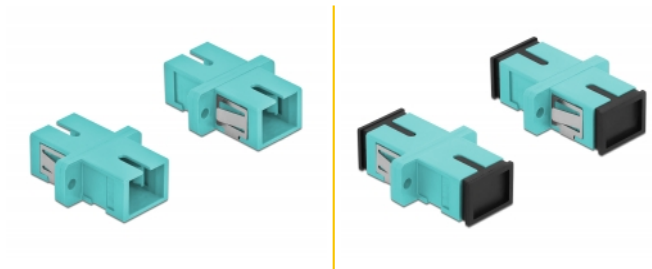

Delock Optical Fiber Coupler SC Simplex female to SC Simplex female Multi-mode 4 pieces light blue

Description

With this SC Simplex coupling by Delock, optical fiber male connectors can be easily connected to each other. The coupling enables a direct connection to the optical fiber cable and is suitable for simple mounting in optical fiber connection boxes, cabinets and patch panels.

Protection by dust cover

The coupling is equipped with an appropriate cap to protect the sleeve from dust and to keep it clean.

4 x

Item no. 85994

EAN: 4043619859948

Country of origin: China

Package: Poly bag

Technical details

- Connectors:
 - 1 x SC Simplex female >
 - 1 x SC Simplex female
- For multi-mode fiber OM3
- Ceramic sleeve
- With dust cover
- Mounting via metal holder or screws
- 2 x mounting holes
- Mounting hole diameter: 2.4 mm
- Pitch of screw hole: ca. 18 mm
- Panel cut-out (WxH): ca. 13.4 x 9.5 mm
- Operating temperature: -20 °C ~ 70 °C
- Material: plastic
- Colour: light blue
- Dimensions (LxWxH): ca. 27.4 x 12.7 x 9.3 mm

System requirements

- A free SC Simplex male port

Package content

- 4 x SC Simplex coupler

Images

Interface

Connector 1:	1 x SC Simplex female
Connector 2:	1 x SC Simplex female

Technical characteristics