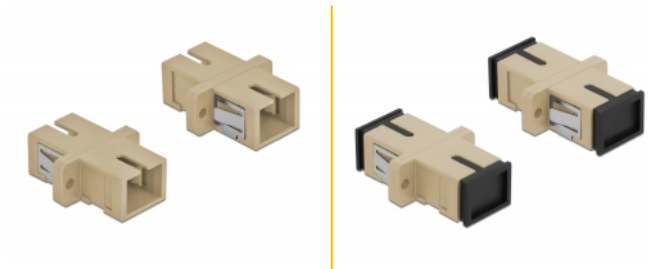

Delock Optical Fiber Coupler SC Simplex female to SC Simplex female Multi-mode 4 pieces beige

Description

With this SC Simplex coupling by Delock, optical fiber male connectors can be easily connected to each other. The coupling enables a direct connection to the optical fiber cable and is suitable for simple mounting in optical fiber connection boxes, cabinets and patch panels.

Protection by dust cover

The coupling is equipped with an appropriate cap to protect the sleeve from dust and to keep it clean.

4 x

Item no. 85993

EAN: 4043619859931

Country of origin: China

Package: Zip poly bag

Technical details

- Connectors:
 - 1 x SC Simplex female >
 - 1 x SC Simplex female
- For multi-mode fiber OM1 / OM2
- Ceramic sleeve
- With dust cover
- Mounting via metal holder or screws
- 2 x mounting holes
- Mounting hole diameter: 2.4 mm
- Pitch of screw hole: ca. 18 mm
- Panel cut-out (WxH): ca. 13.4 x 9.5 mm
- Operating temperature: -20 °C ~ 70 °C
- Material: plastic
- Colour: beige
- Dimensions (LxWxH): ca. 27.4 x 12.7 x 9.3 mm

System requirements

- A free SC Simplex male port

Package content

- 4 x SC Simplex coupler

Images

Interface

Connector 1:	1 x SC Simplex female
Connector 2:	1 x SC Simplex female

Technical characteristics