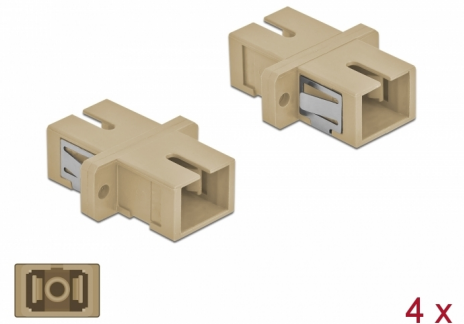

Delock Optical Fiber Coupler SC Simplex female to SC Simplex female Multi-mode 4 pieces beige

Description

With this SC Simplex coupling by Delock, optical fiber male connectors can be easily connected to each other. The coupling enables a direct connection to the optical fiber cable and is suitable for simple mounting in optical fiber connection boxes, cabinets and patch panels.

Protection by dust cover

The coupling is equipped with an appropriate cap to protect the sleeve from dust and to keep it clean.

4 x

Item no. 85993

EAN: 4043619859931

Country of origin: China

Package: Zip poly bag

Technical details

- Connectors:
  - 1 x SC Simplex female >
  - 1 x SC Simplex female
- For multi-mode fiber OM1 / OM2
- Ceramic sleeve
- With dust cover
- Mounting via metal holder or screws
- 2 x mounting holes
- Mounting hole diameter: 2.4 mm
- Pitch of screw hole: ca. 18 mm
- Panel cut-out (WxH): ca. 13.4 x 9.5 mm
- Operating temperature: -20 °C ~ 70 °C
- Material: plastic
- Colour: beige
- Dimensions (LxWxH): ca. 27.4 x 12.7 x 9.3 mm

System requirements