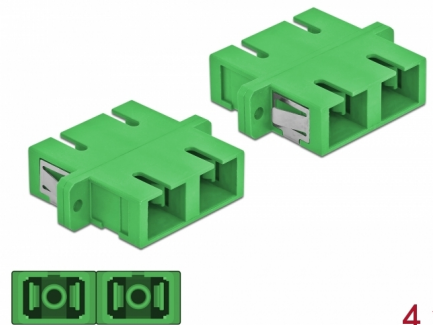

Delock Optical Fiber Coupler SC Duplex female to SC Duplex female Single-mode 4 pieces green

Description

With this SC Duplex coupling by Delock, optical fiber male connectors can be easily connected to each other. The coupling enables a direct connection to the optical fiber cable and is suitable for simple mounting in optical fiber connection boxes, cabinets and patch panels.

Protection by dust cover

The coupling is equipped with an appropriate cap to protect the sleeve from dust and to keep it clean.

4 x

Item no. 85992

EAN: 4043619859924

Country of origin: China

Package: Poly bag

Technical details

- Connectors:
 - 1 x SC Duplex female >
 - 1 x SC Duplex female
- For single-mode fiber
- Ceramic sleeve
- With dust cover
- Mounting via metal holder or screws
- 2 x mounting holes
- Mounting hole diameter: 2.4 mm
- Pitch of screw hole: ca. 30.7 mm
- Panel cut-out (WxH): ca. 26.6 x 9.5 mm
- Operating temperature: -20 °C ~ 70 °C
- Material: plastic
- Colour: green
- Dimensions (LxWxH): ca. 34.7 x 25.6 x 9.3 mm

Operating temperature:	-20 °C ~ 70 °C
------------------------	----------------

Physical characteristics

Material:	Plastic
Length:	34.7 mm
Width:	25.6 mm
Height:	9.3 mm
Colour:	green