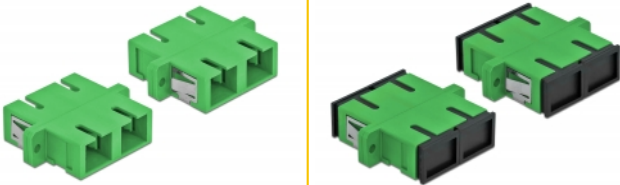

Delock Optical Fiber Coupler SC Duplex female to SC Duplex female Single-mode 4 pieces green

Description

With this SC Duplex coupling by Delock, optical fiber male connectors can be easily connected to each other. The coupling enables a direct connection to the optical fiber cable and is suitable for simple mounting in optical fiber connection boxes, cabinets and patch panels.

Technical details

- Connectors:
 - 1 x SC Duplex female >
 - 1 x SC Duplex female
- For single-mode fiber
- Ceramic sleeve
- With dust cover
- Mounting via metal holder or screws
- 2 x mounting holes
- Mounting hole diameter: 2.4 mm
- Pitch of screw hole: ca. 30.7 mm
- Panel cut-out (WxH): ca. 26.6 x 9.5 mm
- Operating temperature: -20 °C ~ 70 °C
- Material: plastic
- Colour: green
- Dimensions (LxWxH): ca. 34.7 x 25.6 x 9.3 mm

System requirements

- A free SC Duplex male port

Package content

- 4 x SC Duplex coupler

Images

Interface

Connector 1:	1 x SC Duplex female
Connector 2:	1 x SC Duplex female

Technical characteristics

Operating temperature:	-20 °C ~ 70 °C
------------------------	----------------

Physical characteristics

Material:	Plastic
Length:	34.7 mm
Width:	25.6 mm
Height:	9.3 mm
Colour:	green