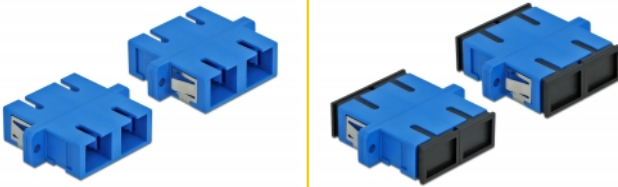

Delock Optical Fiber Coupler SC Duplex female to SC Duplex female Single-mode 4 pieces blue

Description

With this SC Duplex coupling by Delock, optical fiber male connectors can be easily connected to each other. The coupling enables a direct connection to the optical fiber cable and is suitable for simple mounting in optical fiber connection boxes, cabinets and patch panels.

Technical details

- Connectors:
 - 1 x SC Duplex female >
 - 1 x SC Duplex female
- For single-mode fiber
- Ceramic sleeve
- With dust cover
- Mounting via metal holder or screws
- 2 x mounting holes
- Mounting hole diameter: 2.4 mm
- Pitch of screw hole: ca. 30.7 mm
- Panel cut-out (WxH): ca. 26.6 x 9.5 mm
- Operating temperature: -20 °C ~ 70 °C
- Material: plastic
- Colour: blue
- Dimensions (LxWxH): ca. 34.7 x 25.6 x 9.3 mm

System requirements

- A free SC Duplex male port

Package content

- 4 x SC Duplex coupler

Images

Interface

Connector 1:	1 x SC Duplex female
Connector 2:	1 x SC Duplex female

Technical characteristics

Operating temperature:	-20 °C ~ 70 °C
------------------------	----------------

Physical characteristics

Material:	Plastic
Length:	34.7 mm
Width:	25.6 mm
Height:	9.3 mm
Colour:	blue